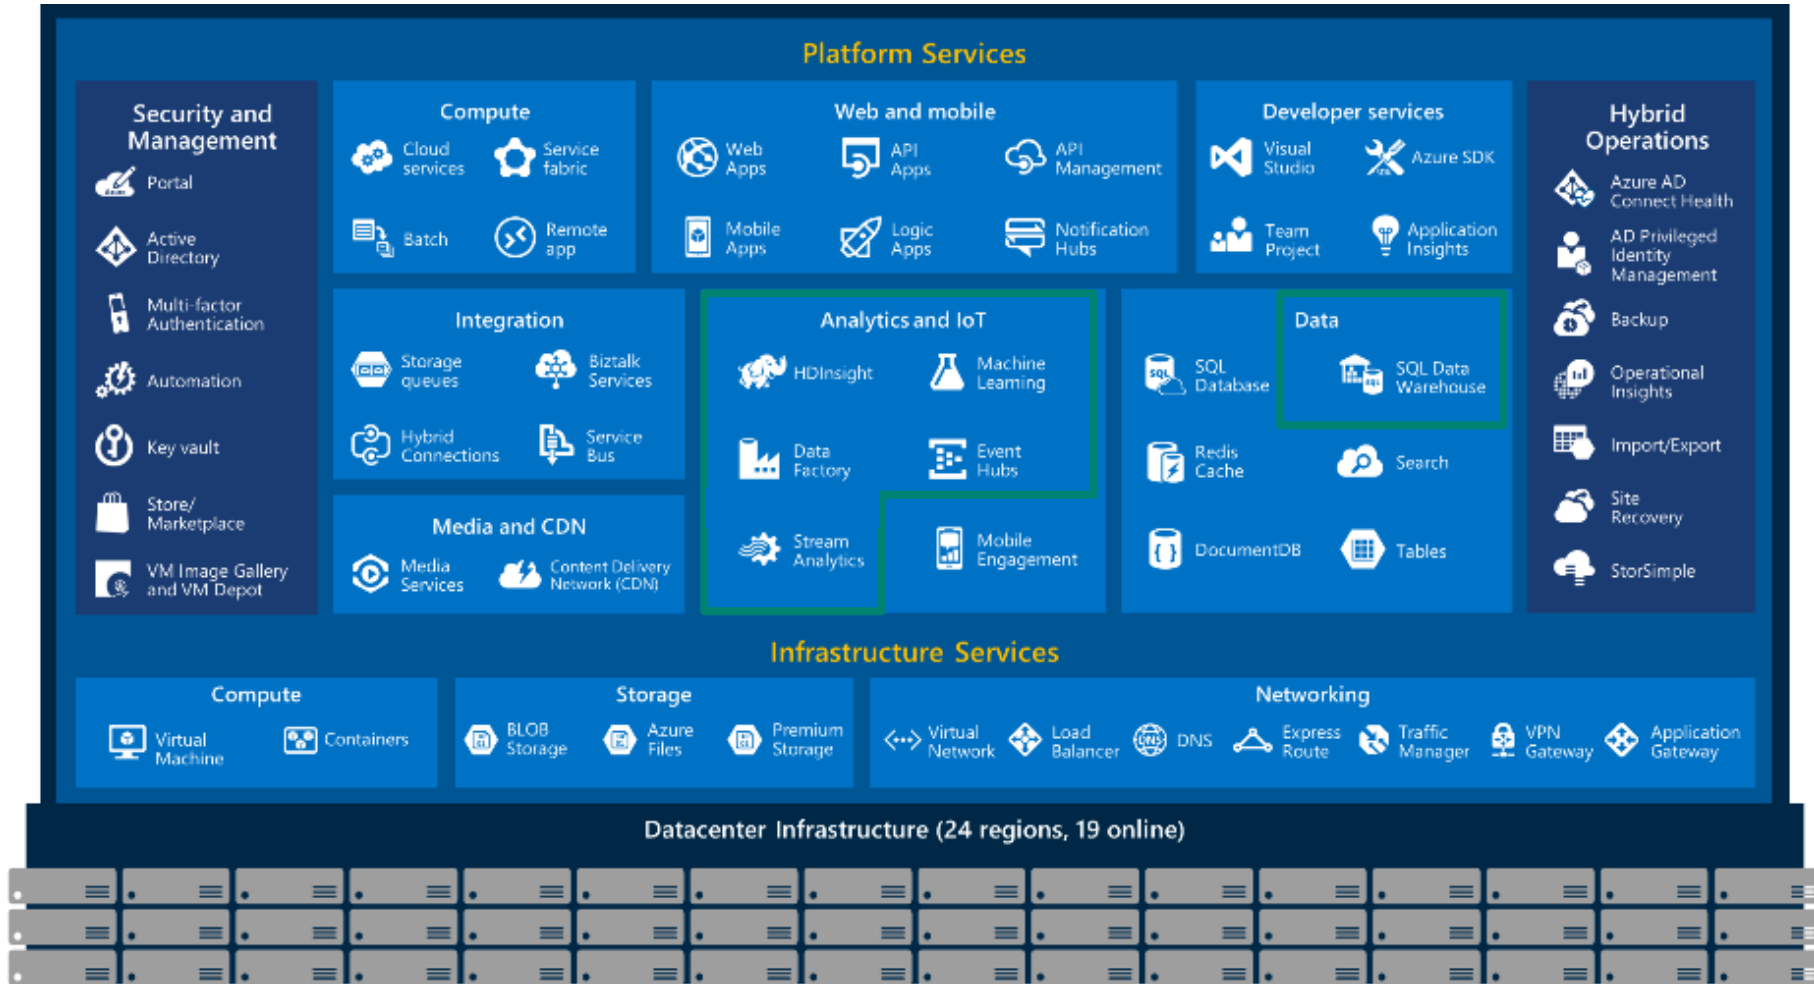

## Data

From the environment and by user input

## Things

Business assets, Industry devices, Sensors

The Internet of Things consists of four basic elements:

# Cortana Intelligence combines the services you already know